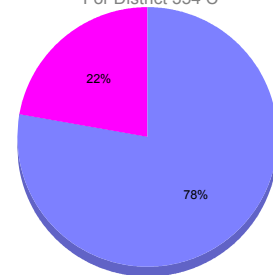

Membership Results 2011-2012

Goal, New, Dropped, Gain/Loss

Comparison of Club Gain/Loss

Current Year Compared to the Previous Year

Comparison of Membership Gain/Loss

Current Year Compared to the Previous Year

YTD Status Quo Clubs 2010-2011

Status Quo Clubs Compared to Status Quo Members

Gender Comparison 2010-2011

For District 354 C

Oct/Nov/Dec
■ Male ■ Female