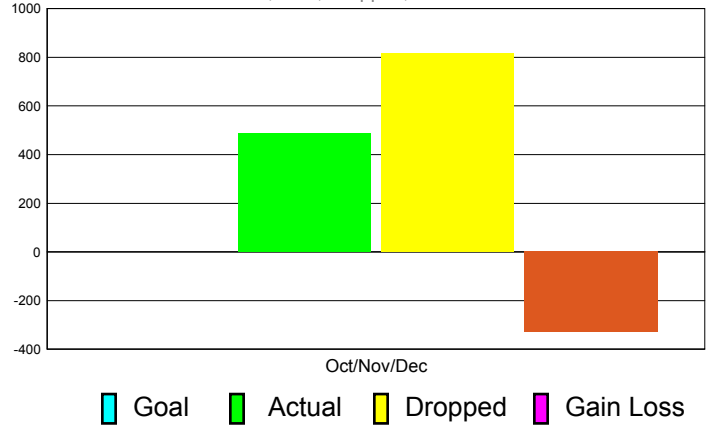

Club Results 2011-2012

Goal, New, Dropped, Gain/Loss

MEMBERSHIP

**Membership Results
2011-2012**

**Membership
2010-2011**

Month	Net Memb Goal	Actual New Memb	Actual Dropped Memb	Gain/Loss of Memb	Gain/ Loss of Memb
Oct/Nov/Dec	0	486	814	-328	104
Totals	0	486	814	-328	104

Membership Results 2011-2012

Goal, New, Dropped, Gain/Loss

Comparison of Club Gain/Loss

Current Year Compared to the Previous Year

Comparison of Membership Gain/Loss

Current Year Compared to the Previous Year