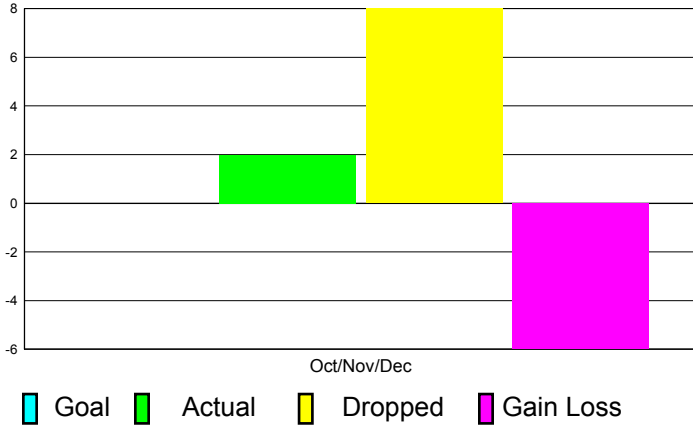

GMT Reports for District (or Undistricted) **District 354 C**

GMT: KWANG-SOO JANG

Location: REPUBLIC OF KOREA

GMT CA: 5

CLUBS

**Club Results
2011-2012**

**Clubs
2010-2011**

Month	New Club Goal	Actual New Clubs	Actual Dropped Clubs	Gain/Loss of Clubs	Gain/Loss of Clubs
Oct/Nov/Dec	0	2	8	-6	-8
Totals	0	2	8	-6	-8

Club Results 2011-2012

Goal, New, Dropped, Gain/Loss

MEMBERSHIP

**Membership Results
2011-2012**

**Membership
2010-2011**

Month	Net Memb Goal	Actual New Memb	Actual Dropped Memb	Gain/Loss of Memb	Gain/ Loss of Memb
Oct/Nov/Dec	0	486	814	-328	104
Totals	0	486	814	-328	104